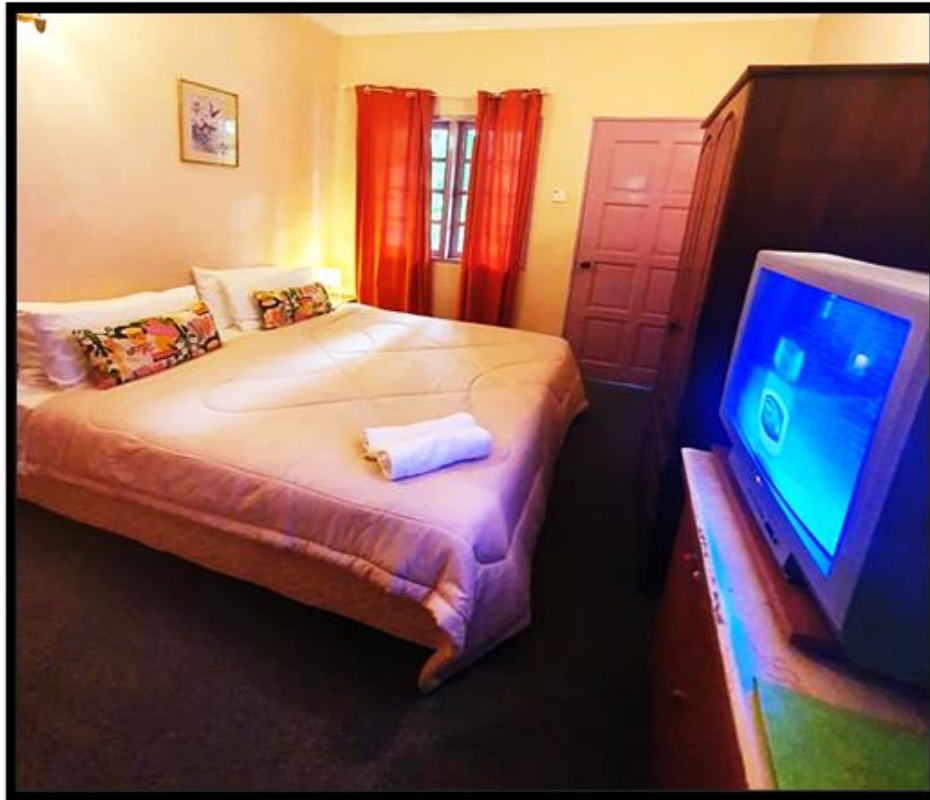

SERI PENGANTIN RESORT
JANDA BAIK • PAHANG

STANDARD AIRCOND ROOM

Maximum 2 Adults & 1 Child

FACILITIES:

- 2 Single Beds with Private Bathroom & Bath Amenities Wardrobe
- Aircond
- Private Balcony with Garden View
- 2 Chairs & 1 Coffee Table
- Television with Selected Astro Channels
- Mini Chiller Fridge
- Electric Water Kettle with Hot Beverage Making Facilities
- Iron Facilities & Hair Dryer (upon request)