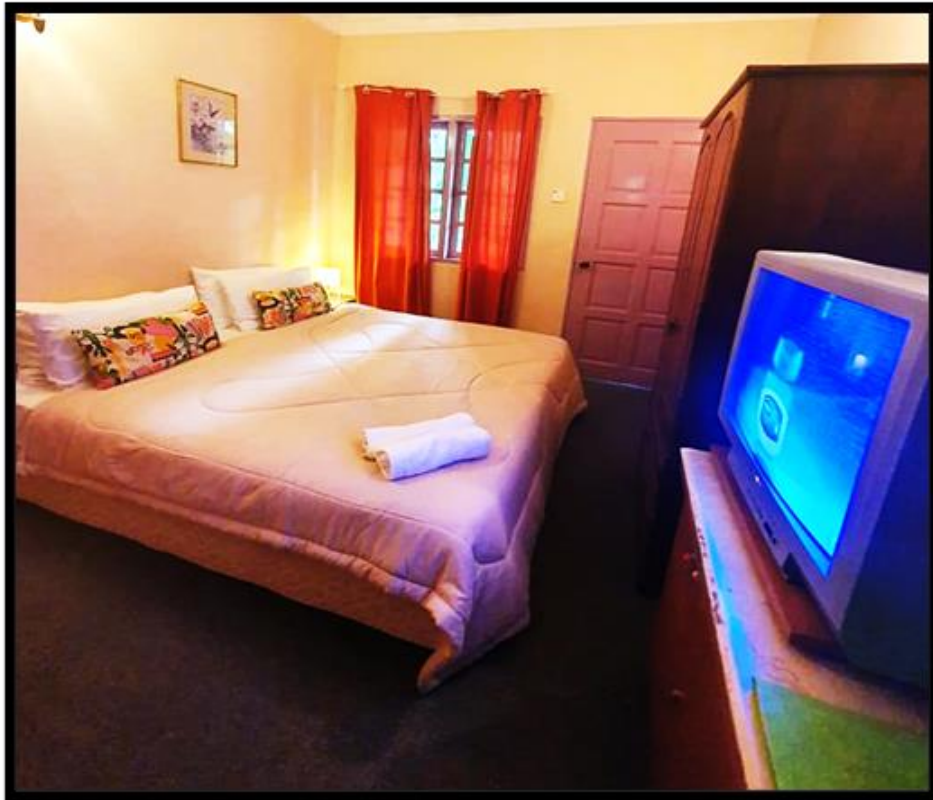

SERI PENGANTIN RESORT
JANDA BAIK • PAHANG

ECONOMY FAN ROOM

Maximum 2 Adults & 1 Child

FACILITIES:

- 2 Single Beds with Private Bathroom & Bath Amenities Wardrobe
- Ceiling Fan
- Private Balcony with Garden View
- 2 Chairs & 1 Coffee Table
- Television with Selected Astro Channels
- Mini Chiller Fridge
- Electric Water Kettle with Hot Beverage Making Facilities
- Iron Facilities & Hair Dryer (upon request)