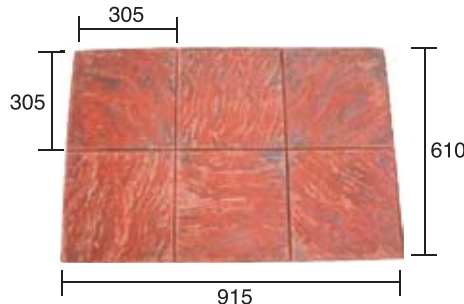

SERPENTINE SLATE