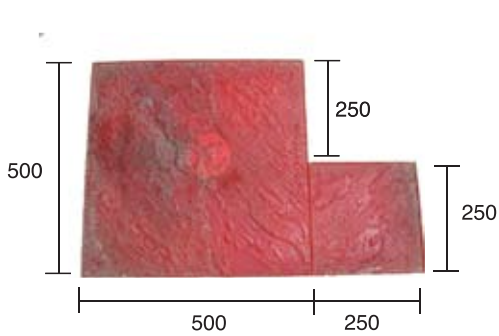

SLATE TILE

varies: 305 to 1525 (305, 605, 918, 1225, 1525)

Exclusive Distributor:

MASTER MATERIALS MANUFACTURING SDN BHD
(203747-T)

MASTER MATERIALS MARKETING SDN BHD
(49327-M)

MASTER MATERIALS CONTRACTING SDN BHD
(455808-T)

Lot 1826, Jalan Balakong
Bukit Belimbing, Balakong
43300 Selangor, Malaysia

Tel: 603 - 8961 3798, 8961 1933

Fax: 603 - 8962 2449, 8961 3385

Email: mmm@mastermaterials.com