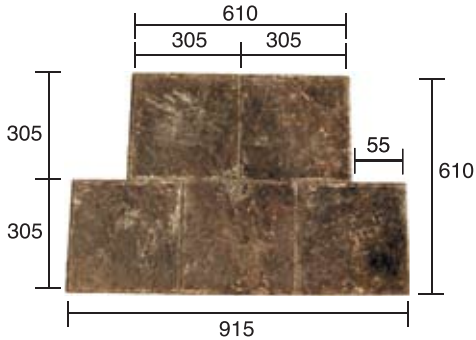

LONDON COBBLESTONE