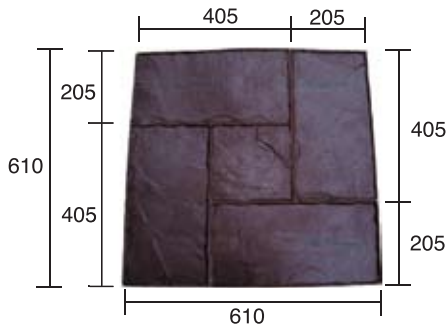

varies: 305 to 1525 (305, 605, 918, 1225, 1525)

BOARDWALK

FLEMISH

LA HABRA

TEXTURE SKIN

Exclusive Distributor:

MASTER MATERIALS MANUFACTURING SDN BHD
(203747-T)

MASTER MATERIALS MARKETING SDN BHD
(49327-M)