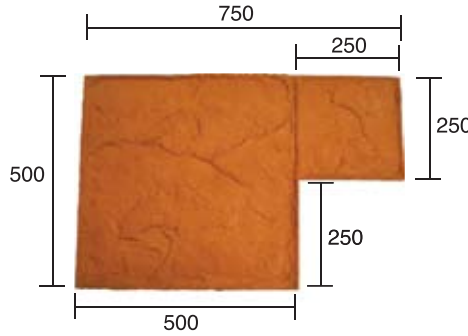

ROYAL TILE

varies: 305 to 1525 (305, 605, 918, 1225, 1525)

Exclusive Distributor:

MASTER MATERIALS MANUFACTURING SDN BHD
(203747-T)

MASTER MATERIALS MARKETING SDN BHD
(49327-M)

MASTER MATERIALS CONTRACTING SDN BHD
(455808-T)

Lot 1826, Jalan Balakong
Bukit Belimbing, Balakong
43300 Selangor, Malaysia

Tel: 603 - 8961 3798, 8961 1933

Fax: 603 - 8962 2449, 8961 3385

Email: mmm@mastermaterials.com