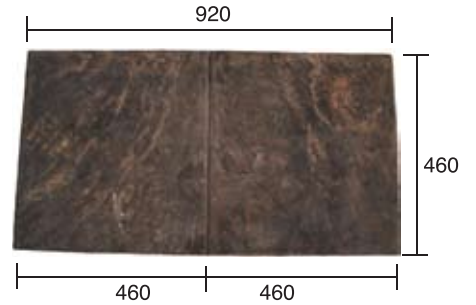

FEDERATION

ITALIAN TILE